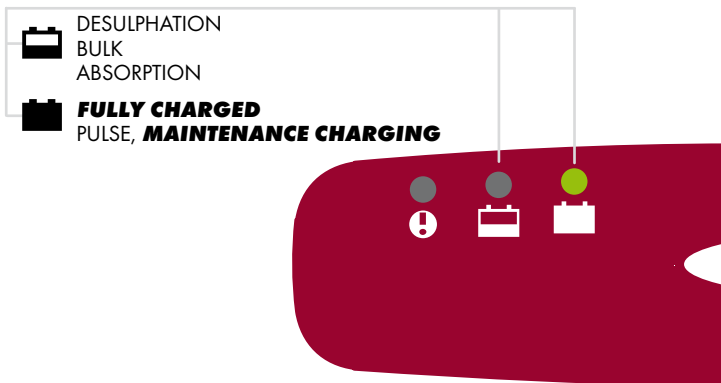

THE SMARTEST BATTERY CHARGERS IN THE WORLD

- Fully automatic charging and maintenance in 4 steps maximizes battery life and performance
- Numerous accessories simplify using the same charger for multiple batteries
- Water-resistant so that the solution could be taken to the problem even if it rains or snows
- Patented desulphation that extends the battery life
- No sparks, short-circuit proof and reverse-polarity protected for untroubled usage
- Automatic detection of end-of-life batteries that eliminates surprises

READY TO USE

The table shows the estimated time for empty battery to 80 % charge.

BATTERY SIZE (Ah)	TIME TO 80 % CHARGED
2	2 h
8	8 h
20	20 h
60	60 h

CTEK CHARGING

CONNECT AND CHARGE

- 1 CONNECT THE CHARGER TO THE BATTERY
- 2 CONNECT THE CHARGER TO THE WALL SOCKET
- 3 PRESS THE MODE-BUTTON TO SELECT CHARGING PROGRAM