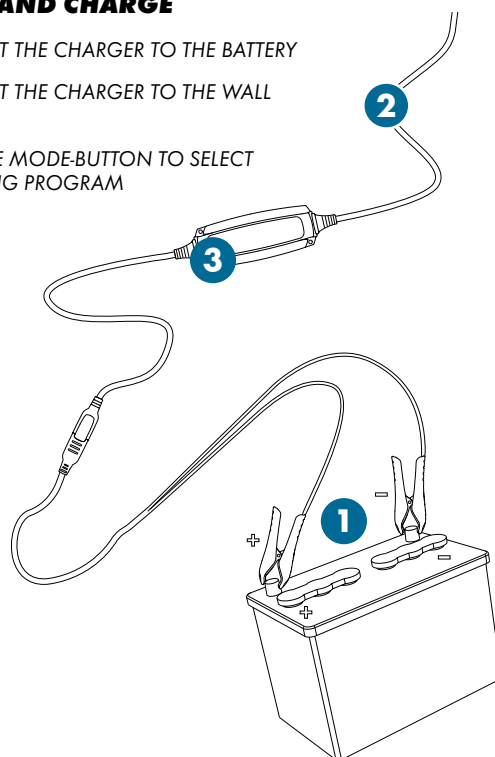

READY TO USE

The table shows the estimated time for empty battery to 80 % charge.

BATTERY SIZE (Ah)	TIME TO 80 % CHARGED
2	2 h
8	8 h
20	20 h
60	60 h

CTEK CHARGING

CONNECT AND CHARGE

- 1 CONNECT THE CHARGER TO THE BATTERY
- 2 CONNECT THE CHARGER TO THE WALL SOCKET
- 3 PRESS THE MODE-BUTTON TO SELECT CHARGING PROGRAM